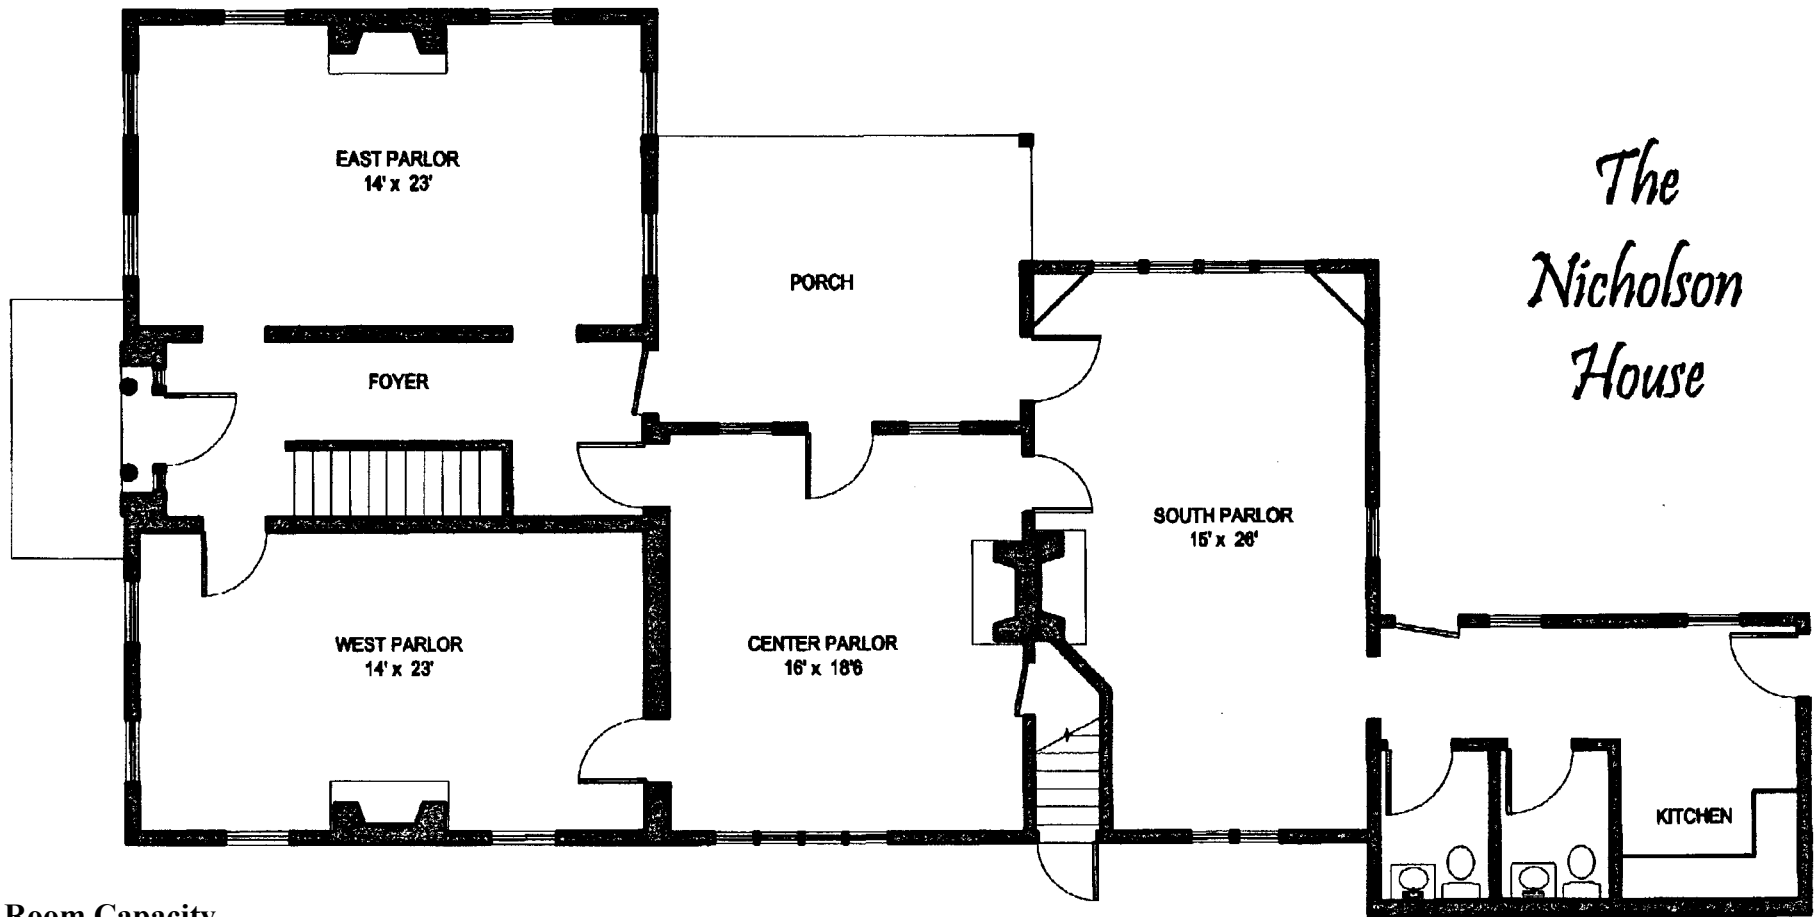

# The Nicholson House

## Room Capacity

Room	Chairs Only	Round Tables w/ Chairs	6 Foot Tables	Round and 6 Foot Combo*
East Parlor	30	4	4	3 Round, 2 Long 3 Long, 1 Round
West Parlor	30	4	4	3 Round, 2 Long 3 Long, 1 Round
Center Parlor	20	3	4	2 Round, 1 Long 2 Long, 1 Round
South Parlor	40	5	4	4 Round, 2 Long 4 Long, 1 Round

## FLOOR PLAN

N SCALE: 1/8" = 1'-0"

### Equipment Provided:

- (12) Round Tables that seat 6 — 48" in Diameter
- (4) Large Rectangular Tables — 72" x 30"
- (2) Small Rectangular Tables — 49" x 24"
- (76) Chairs

\*Some combination arrangements do not account for chairs at every table.  
The rental Manager would be happy to assist with questions regarding floor plan.